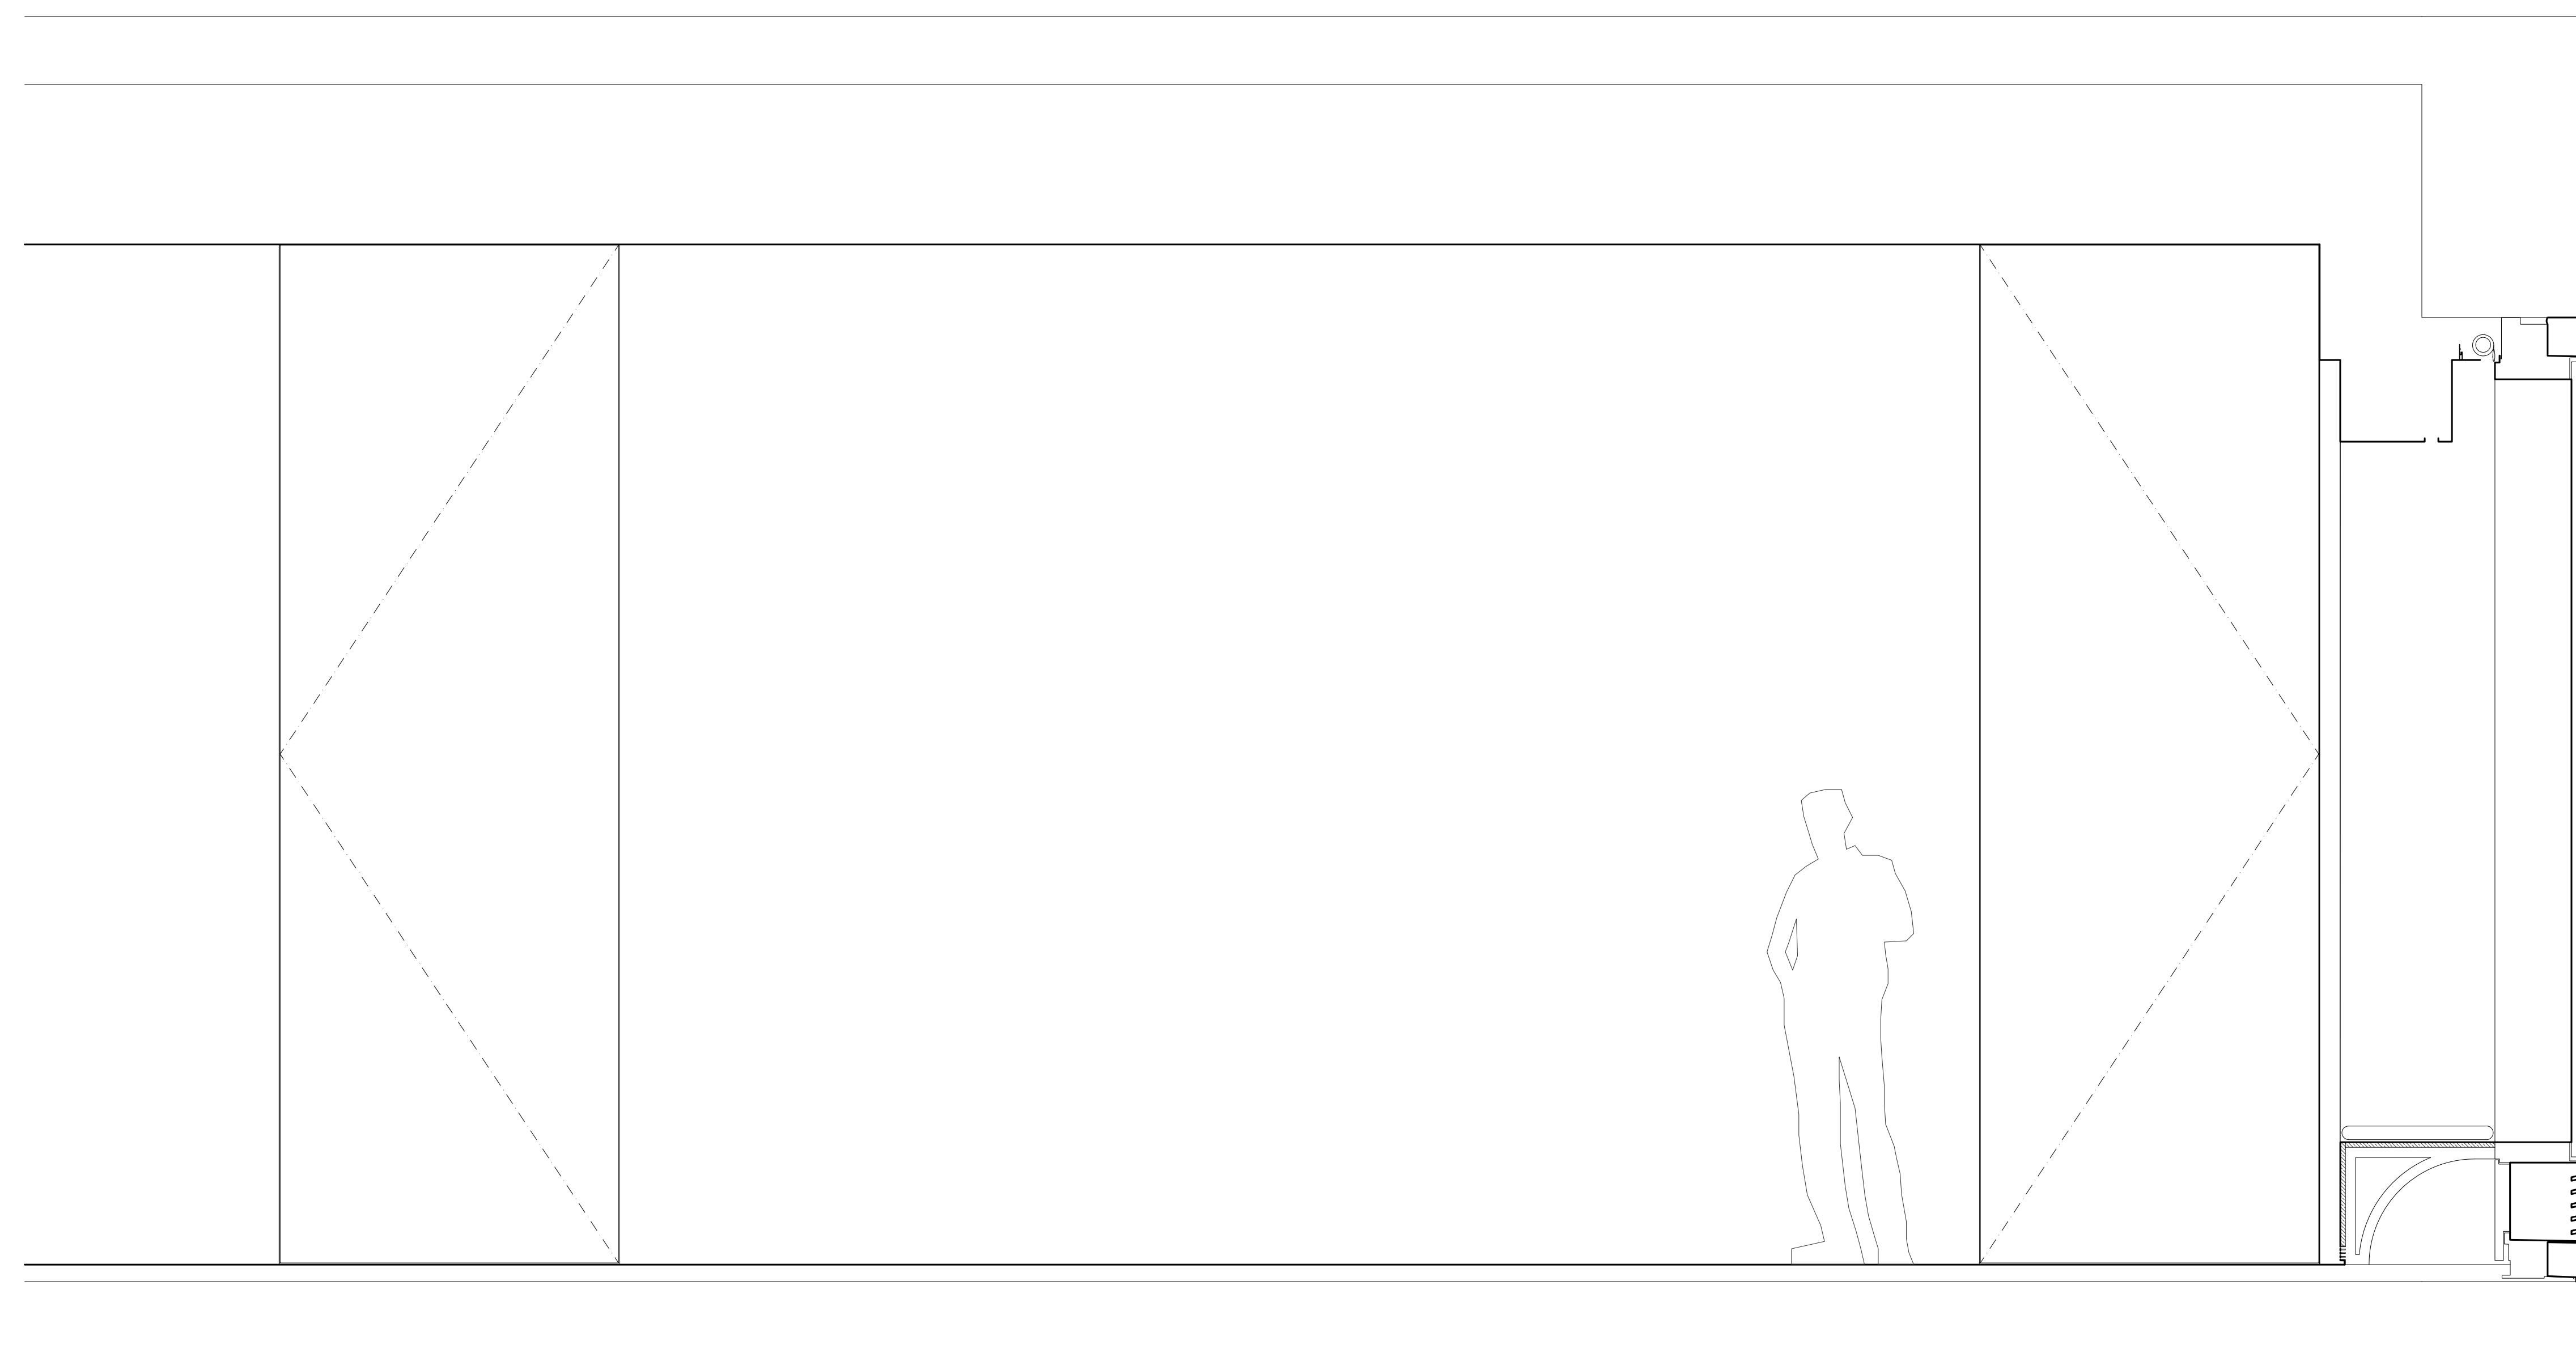

LEGEND

- SY SYCAMORE VENEER & EDGING
- SW SUPER WHITE STONE
- BN BIANCO NEVE STONE
- EA CLEAR ANODIZED ETCHED ALUMINUM
- EG CLEAR, LOW IRON GLASS
- EM CLEAR, LOW IRON MIRROR
- VP VENETIAN PLASTER

GENERAL NOTES

04 AUG 2017 FOR PRICING

No. Date Issues/Revisions

432 PARK, APT. 78B
432 PARK AVENUE, 61ST FLOOR NEW YORK, NY 10022

KEY PLAN:

KANG MODERN

2 ELEVATION
3/4"=1'-0"