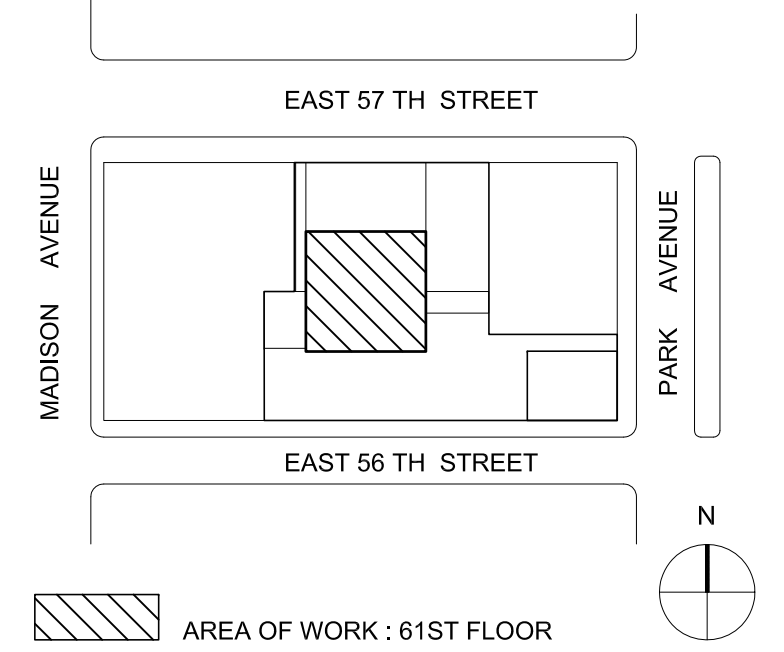

LEGEND

- SY SYCAMORE VENEER & EDGING
- SW SUPER WHITE STONE
- BN BIANCO NEVE STONE
- EA CLEAR ANODIZED ETCHED ALUMINUM
- EG CLEAR, LOW IRON GLASS
- EM CLEAR, LOW IRON MIRROR
- VP VENETIAN PLASTER

GENERAL NOTES

04 AUG 2017 FOR PRICING

No. Date Issues/Revisions

432 PARK, APT. 78B
432 PARK AVENUE, 61ST FLOOR NEW YORK, NY 10022

KEY PLAN:

KANG MODERN