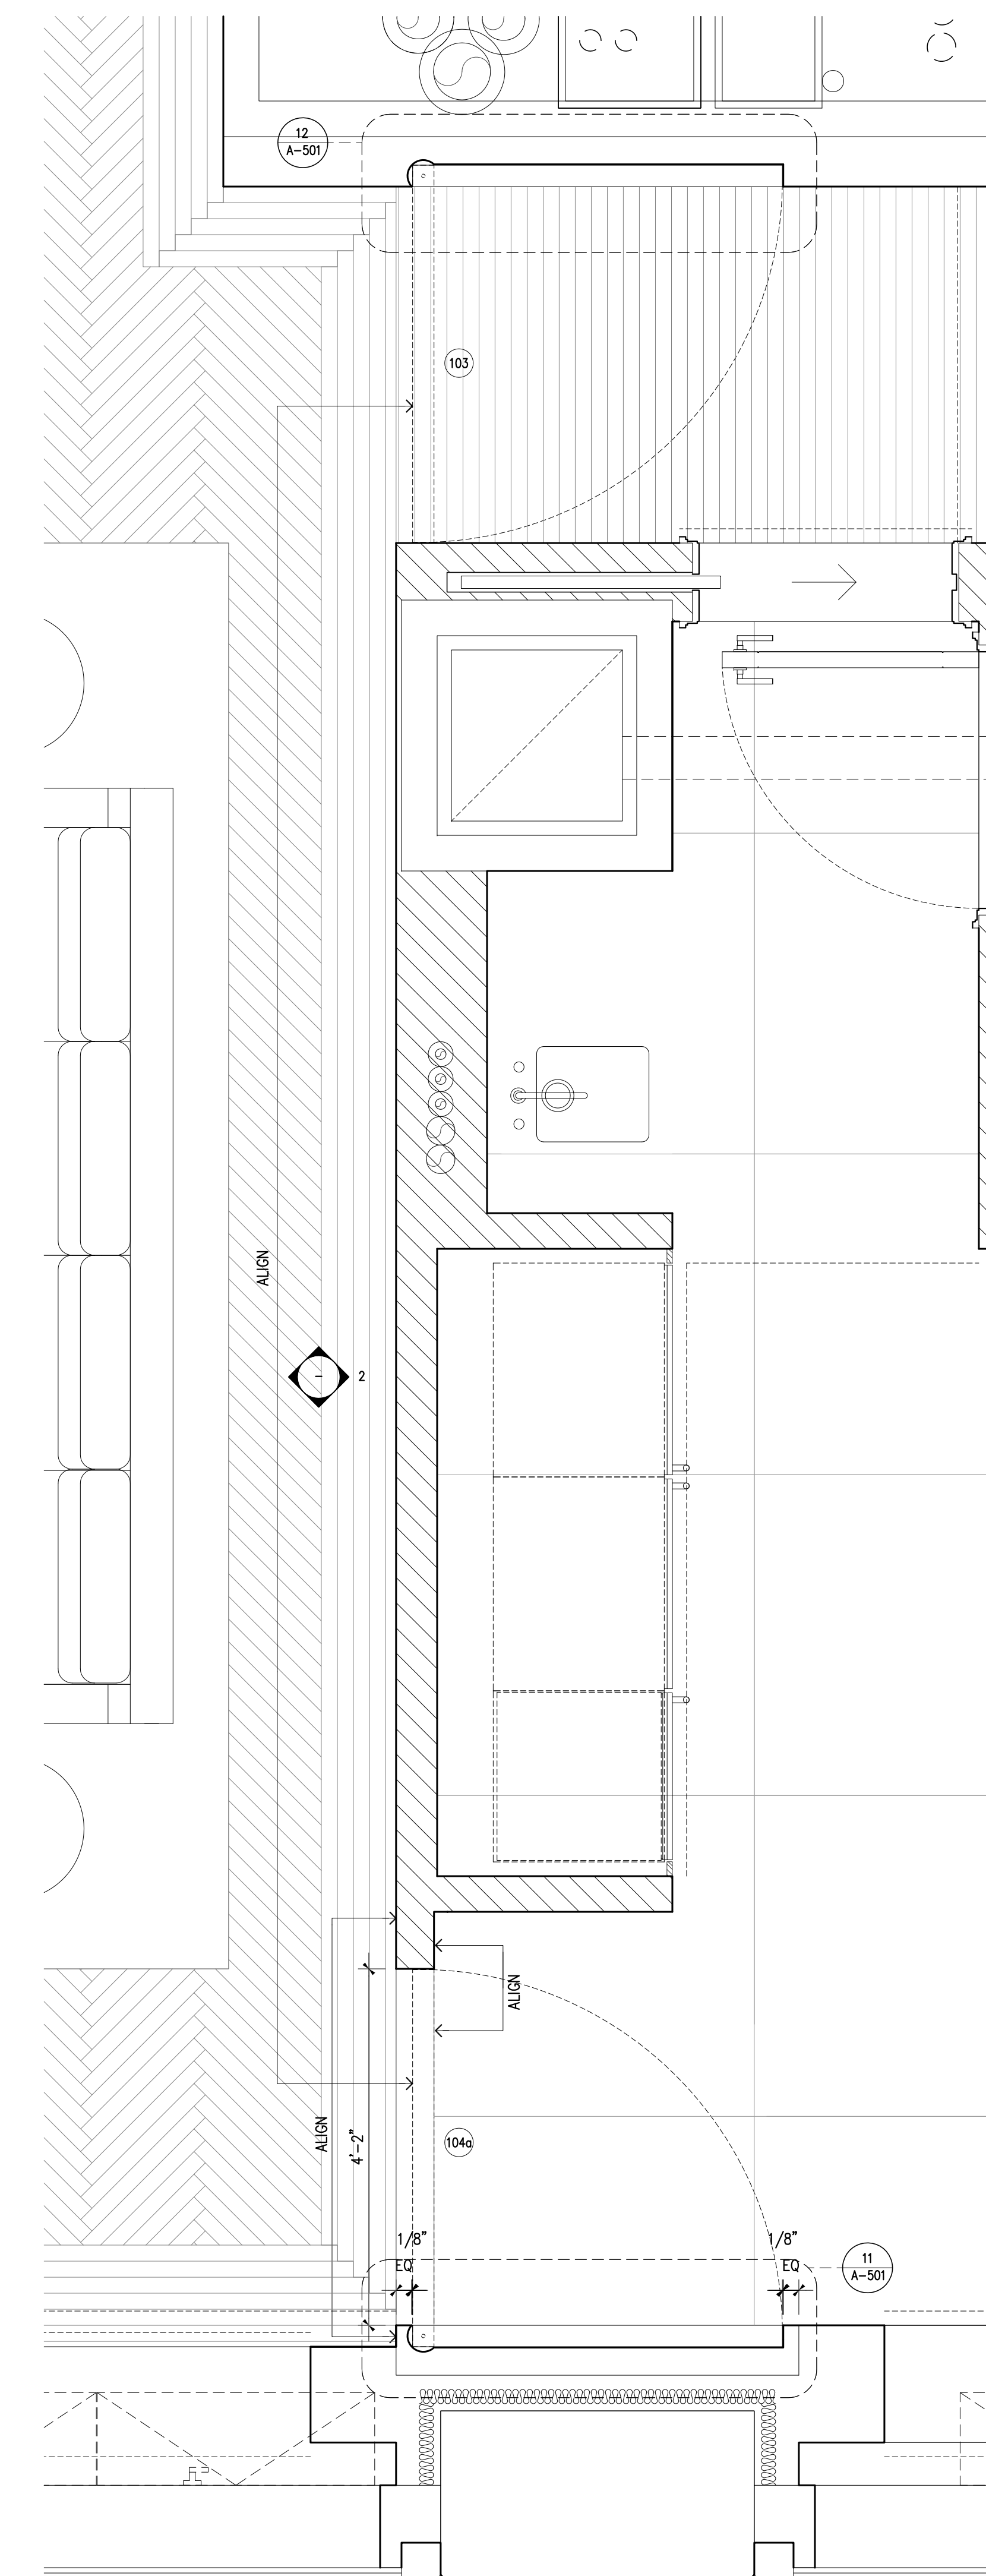

1 DETAIL PLAN
3/4"=1'-0"