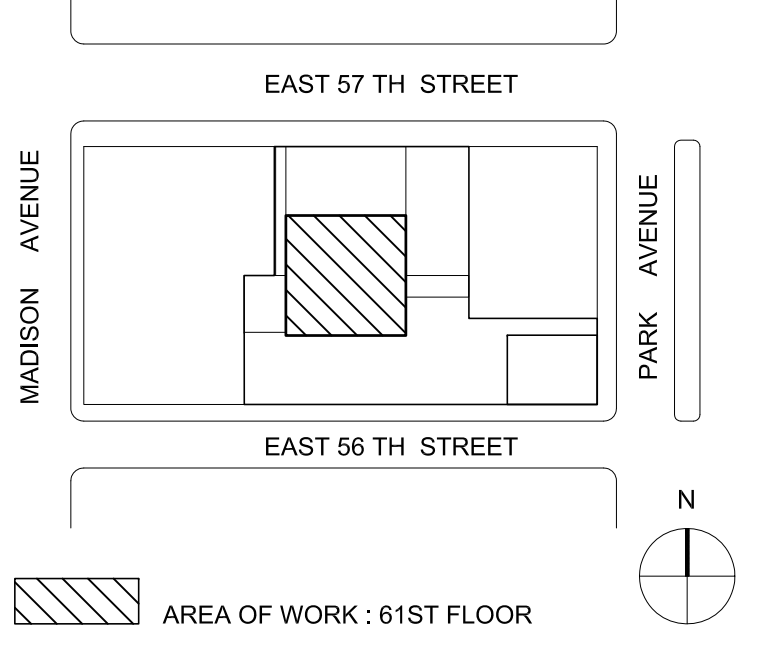

432 PARK, APT. 78B
432 PARK AVENUE, 61ST FLOOR NEW YORK, NY 10022

KEY PLAN:

**ELEV. LOBBY-WEST
PLANS, ELEVS, SECTIONS**

Scale: 3/4"=1'-0"
Date: 25 JAN 2017