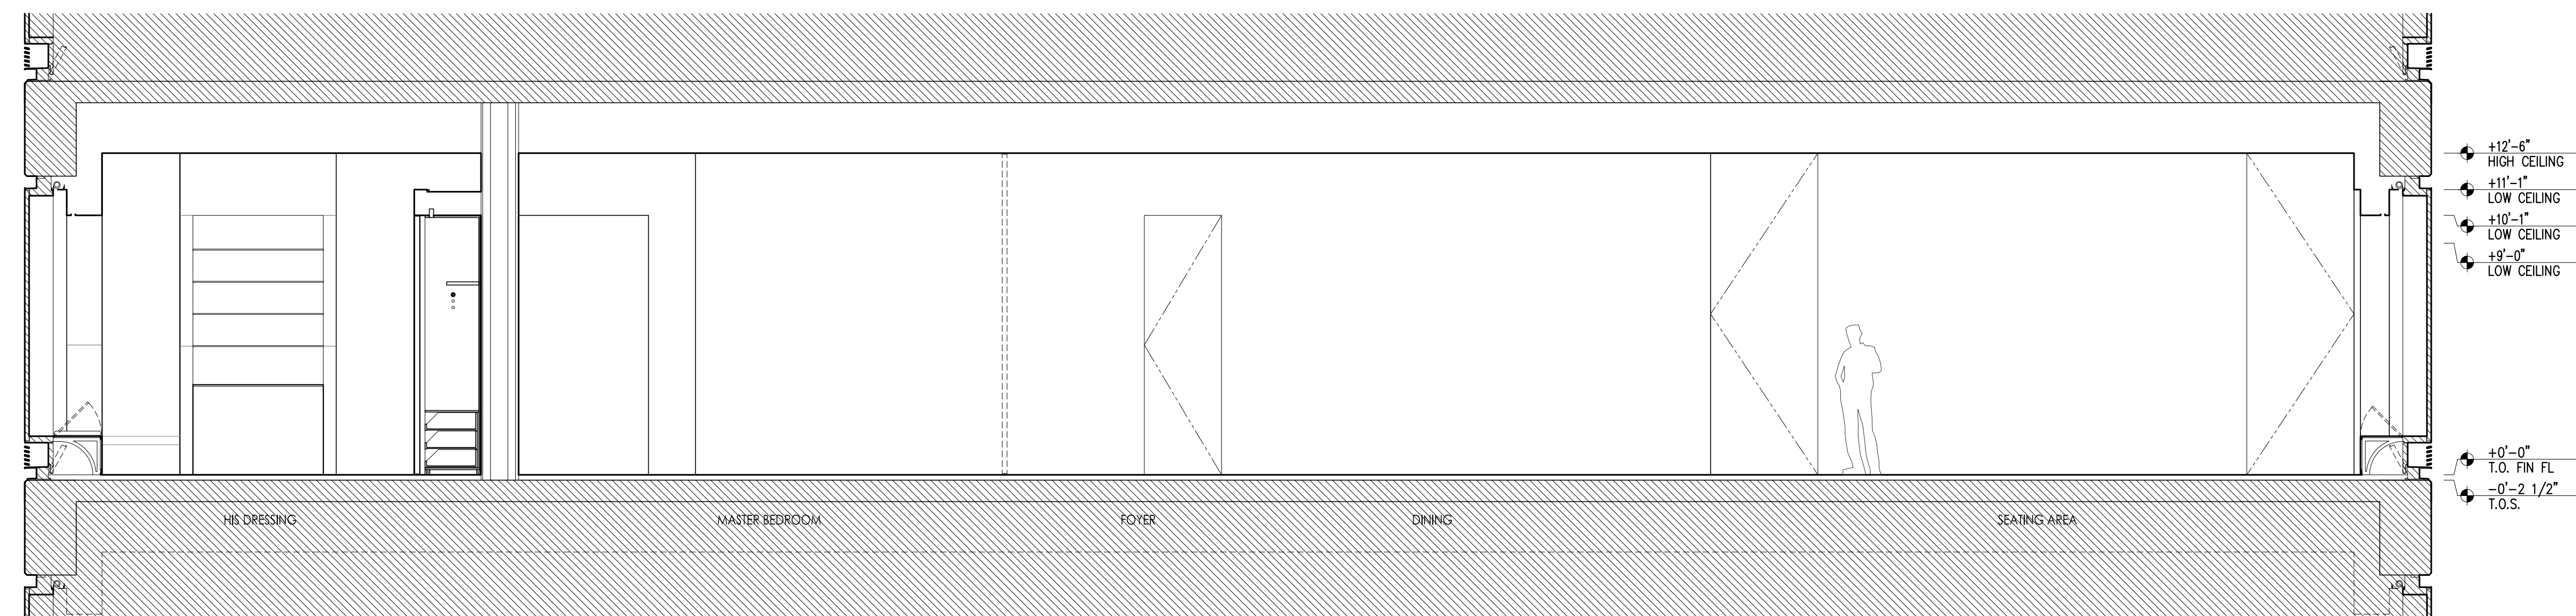

1 SECTION LOOKING EAST
1/4"=1'-0"

04 AUG 2017 FOR PRICING

No. Date Issues/Revisions

432 PARK, APT. 78B
432 PARK AVENUE, 61ST FLOOR NEW YORK, NY 10022

KEY PLAN:

KANG MODERN
architects + interior architects

SECTIONS

Scale: 1/4"=1'-0"
Date: 25 JAN 2017

A-201