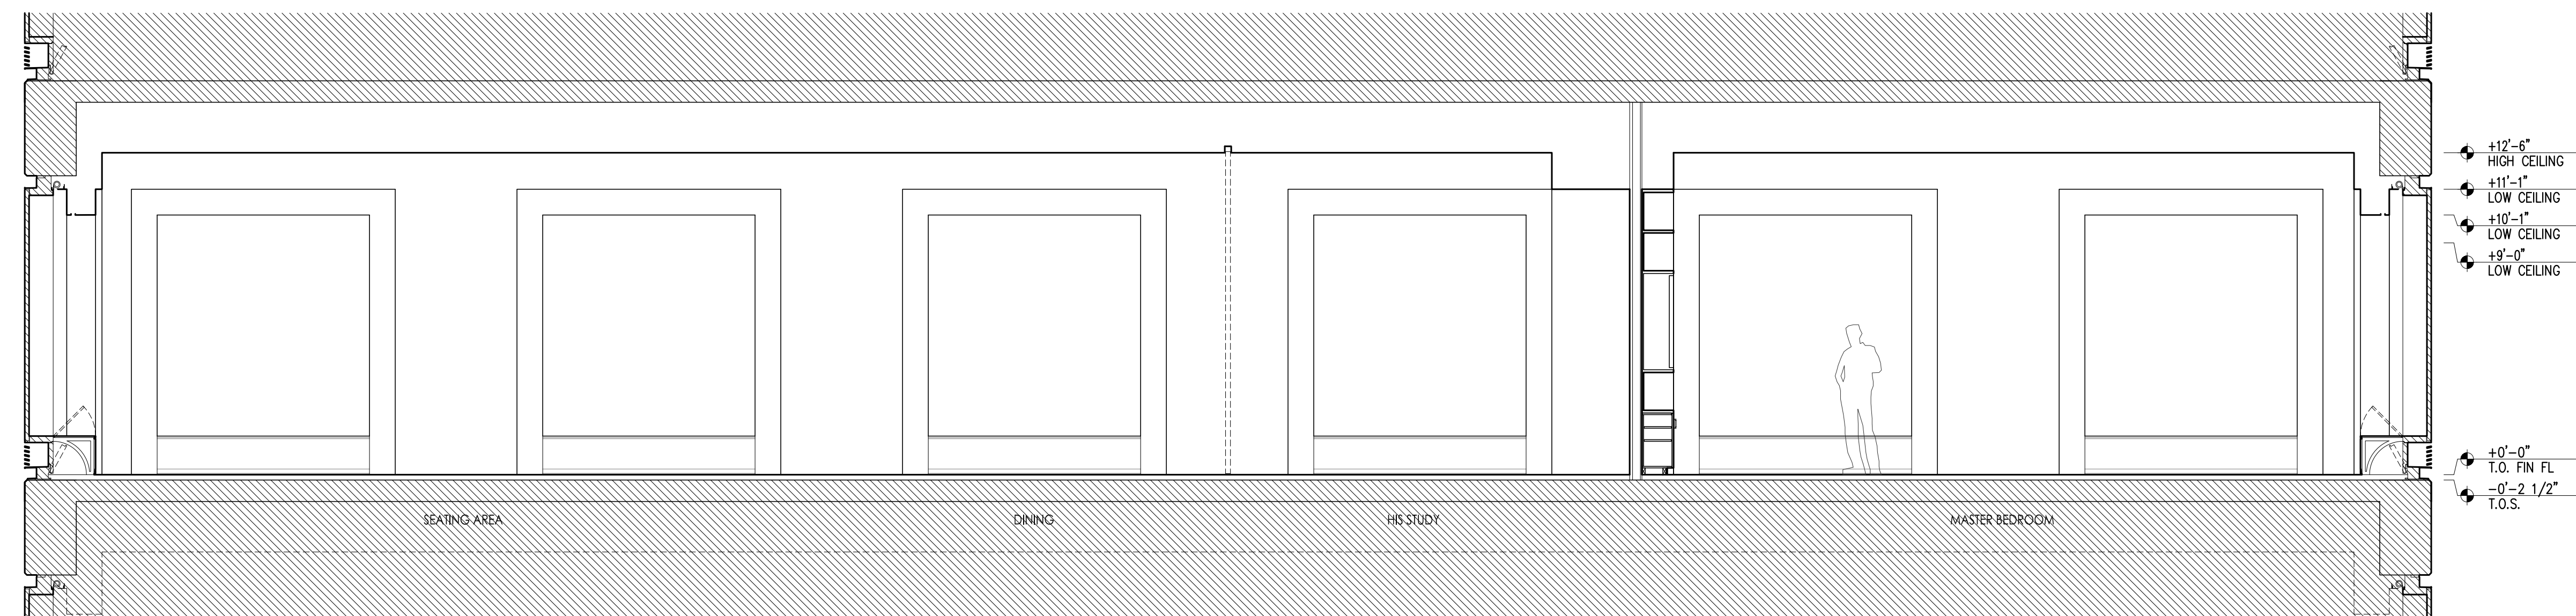

2 SECTION LOOKING WEST
1/4"=1'-0"