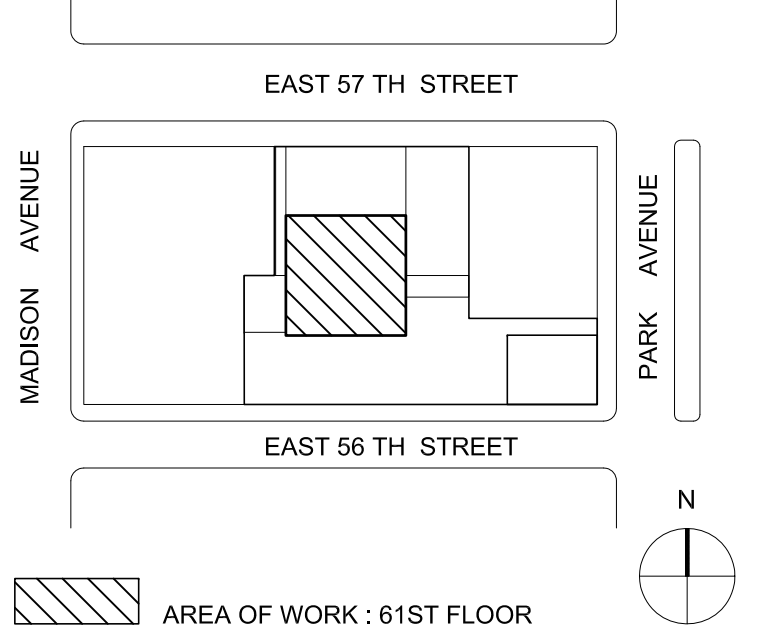

KANG MODERN
architects + interior architects

SECTIONS

Scale: 1/4"=1'-0"
Date: 25 JAN 2017

A-201