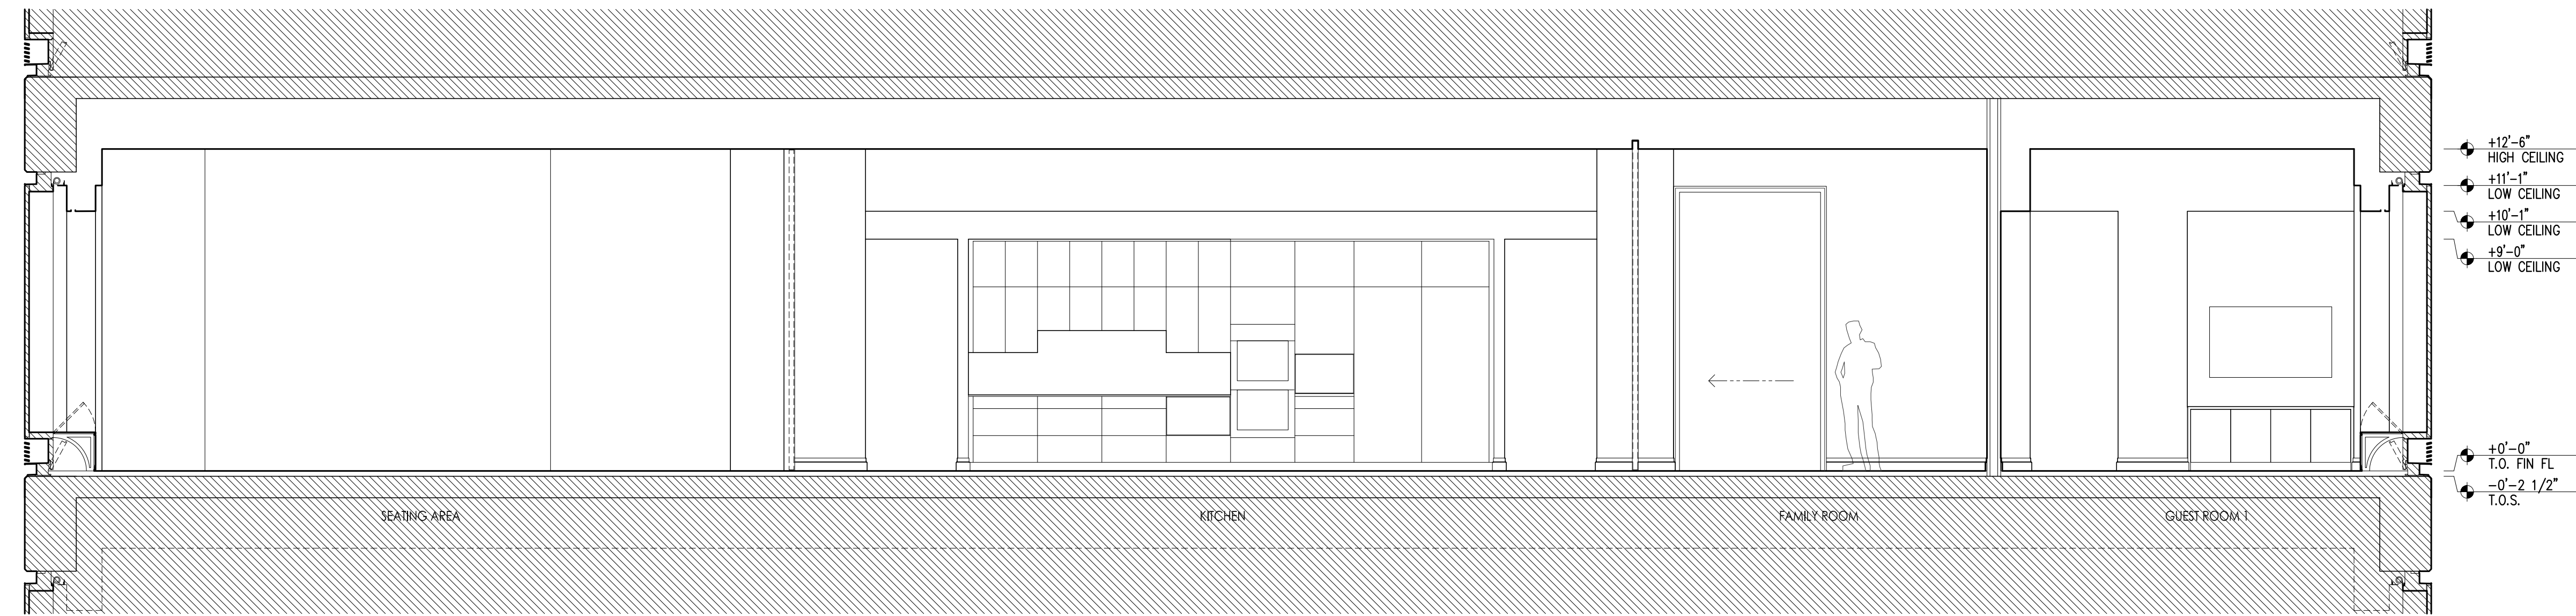

3 SECTION LOOKING NORTH
1/4"=1'-0"