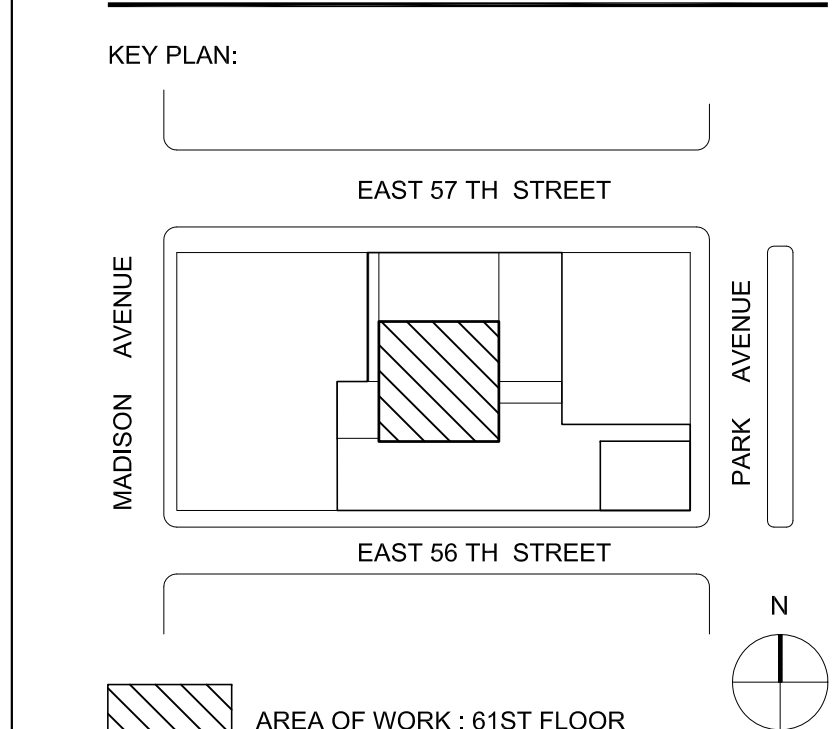

No.	Date	Issues/Revisions
26	JAN 2017	REVISIONS AS BUBBLED
15	NOV 2017	REVISIONS AS BUBBLED
04	AUG 2017	FOR PRICING

No. Date Issues/Revisions

432 PARK, APT. 78B
432 PARK AVENUE, 61ST FLOOR NEW YORK, NY 10022