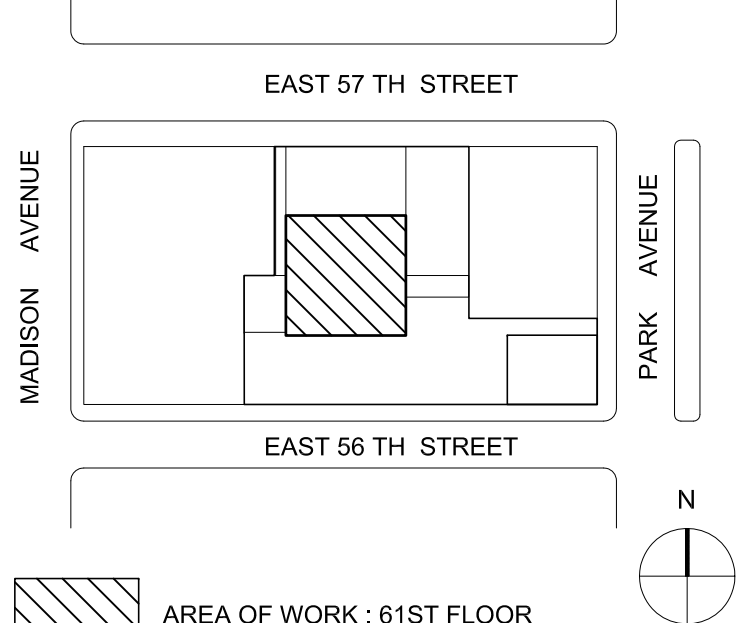

432 PARK, APT. 78B
432 PARK AVENUE, 61ST FLOOR NEW YORK, NY 10022

KEY PLAN:

KANG MODERN
architects + interior designers

**61ST FLOOR PLAN (CONST.)
EXISTING**

Scale: 1/4"=1'-0"
Date: 25 JAN 2017